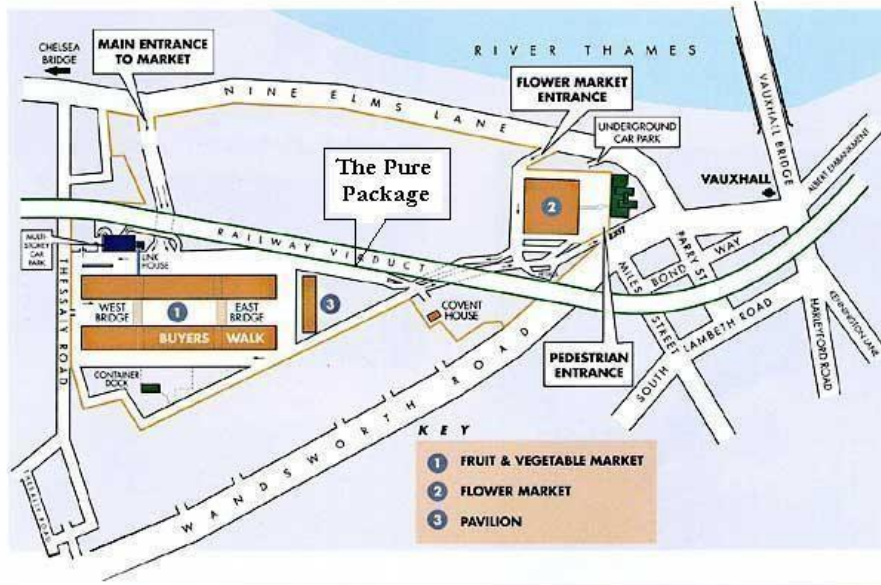

THE PURE PACKAGE

New Covent Garden Market

Directions to Pure Package using Public Transport

Directions from Vauxhall Bus Station

- At the bus station, follow signs to Bus Stop A.
- Cross over the double crossing directly in front of you to Pret a Manger.
- Then follow Directions from Vauxhall Tube Station below.

Directions from Vauxhall Overground Station

- At the station exit, cross directly to the Bus Terminal opposite.
- Go right towards Bus Stop A. Cross over the road to Pret a Manger in front of you.
- Then follow Tube Station directions below.

Directions from Vauxhall Tube Station (Exit 1)

- Use Exit 1 to leave the station, you will see a Pret a Manger in front of you.
- Turn left and follow the road for a few minutes past St George's Wharf and Tesco's.
- At Nine Elms crossroads, carry straight across onto Wandsworth Road. You will see a Mace Tower in front of you and railway arches to your left.
- Turn right immediately; take a small set of steps up to your right.
- Follow the pedestrian and yellow railings left, towards railway arches.
- Follow path under bridge.
- At the end of the tunnel, turn right. So the railway will be on your right.
- You will see the blue Pure Package arches soon to your right.
- Enter furthest blue door marked Office.
- Welcome to the Pure Package!

Enjoy life; enjoy food with The Pure Package

Arches 38, 39, 40 New Covent Garden Market London SW8 5PP

www.purepackage.com 0845 6 123 888 info@purepackage.com