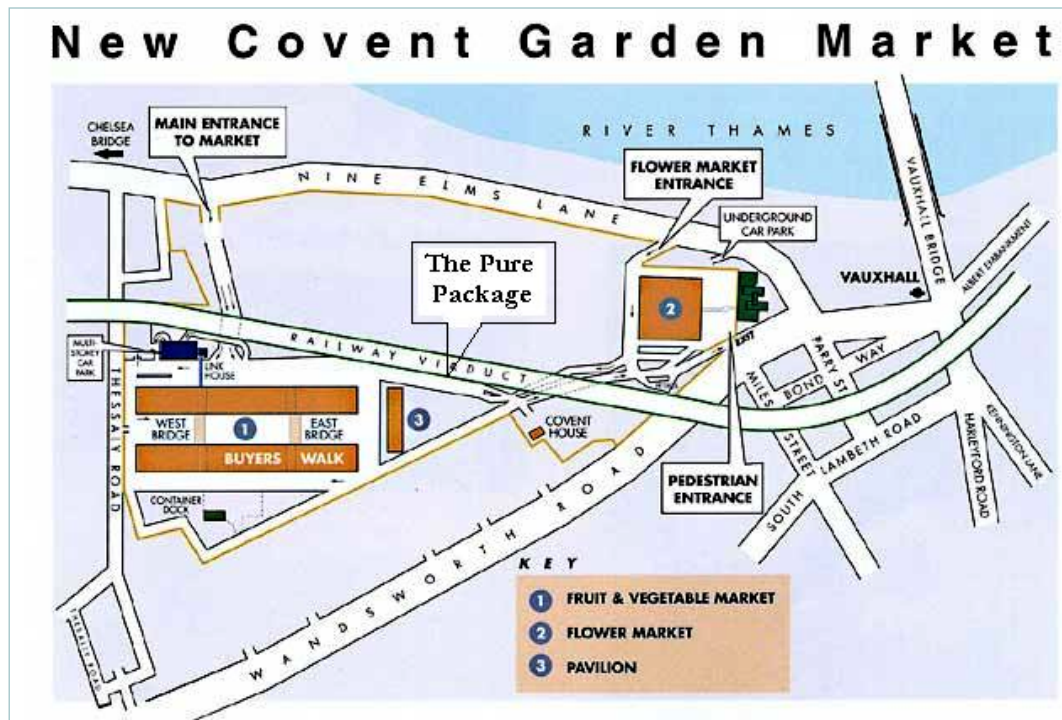

# THE PURE PACKAGE

## Driving Directions by car to The Pure Package

- ▶ Drive along Nine Elms Road until you see the main entrance to The New Covent Garden Market. It is located between the Battersea Dogs home and Bentley Garage, across the road from a petrol station. There is a large BMW garage entrance nearby.
- ▶ There are toll booths ahead go into the lane that says cash. They may ask where you are going.
- ▶ As you enter the road will sweep down under the railway line, as you emerge it will sweep up to the right. (do not follow the instructions into the car park)
- ▶ When you get to the end of the road take a sharp turn back on yourself so that the businesses are on your right and vehicles parked on your left. (The railway track should be on your immediate left)
- ▶ Continue driving. You will start to see businesses located under the railway by your left. On the RHS you will see it open up to a car park. We are a company under the railway, and have distinctive blue pillars outside.
- ▶ You can park your car outside our premises as the official car park is a distance away
- ▶ You will recognise us from the sign outside but may spot our next door neighbours – Tropical.
- ▶ Please feel free to call us at anytime and we will be able to direct you or come out and meet you and show you where to park.